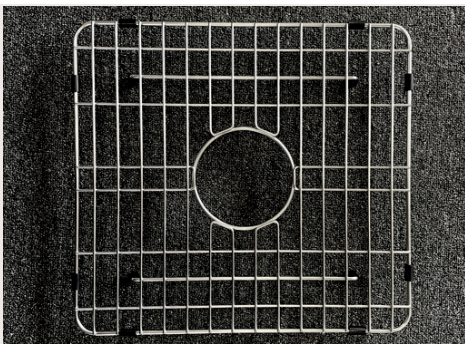

Butler Sink Protector 1 pair - For Double sink

Material: 304 Stainless Steel
Dimensions (mm): 370mm x 400mm (single unit)
Features: Protective rubber feet and waste cut-out
Installation: Suits butler sink - Double
Warranty: 5 years