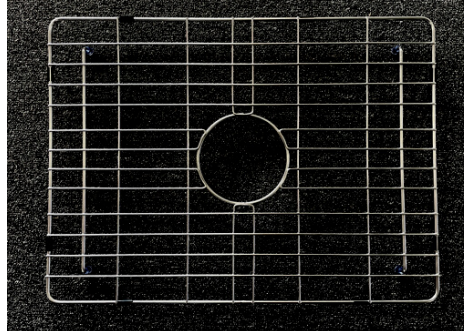

White ribbed butler sinks

KB6459

Overall dimensions: 610mm x 459mm x 254mm
Bowl Dimensions: 574mm x 423mm x 232mm

KB8459

Overall dimensions: 835mm x 459mm x 254mm
Bowl Dimensions: 799mm x 423mm x 232mm

KB8459D

Overall dimensions: 835mm x 459mm x 254mm
Bowl Dimensions: 390.5mm x 423mm x 232mm
Bowl Dimensions: 390.5mm x 423mm x 232mm

KB7459

Overall dimensions: 760mm x 459mm x 254mm
Bowl Dimensions: 724mm x 423mm x 232mm

Butler Sink Protectors

Butler Sink Protector - Single Large

Material: 304 Stainless Steel
Dimensions (mm): 765mm x 390mm
Features: Protective rubber feet and waste cut-out
Installation: Suits butler sink Single Large
Warranty: 5 years