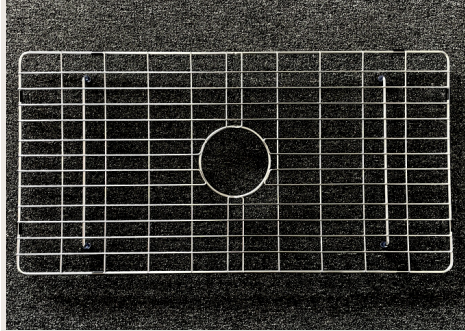

White ribbed butler sinks

KB6459

Overall dimensions: 610mm x 459mm x 254mm
Bowl Dimensions: 574mm x 423mm x 232mm

KB8459

Overall dimensions: 835mm x 459mm x 254mm
Bowl Dimensions: 799mm x 423mm x 232mm

KB8459D

Overall dimensions: 835mm x 459mm x 254mm
Bowl Dimensions: 390.5mm x 423mm x 232mm
Bowl Dimensions: 390.5mm x 423mm x 232mm

KB7459

Overall dimensions: 760mm x 459mm x 254mm
Bowl Dimensions: 724mm x 423mm x 232mm

Butler Sink Protectors

Butler Sink Protector - Single Large

Material: 304 Stainless Steel
Dimensions (mm): 765mm x 390mm
Features: Protective rubber feet and waste cut-out
Installation: Suits butler sink Single Large
Warranty: 5 years