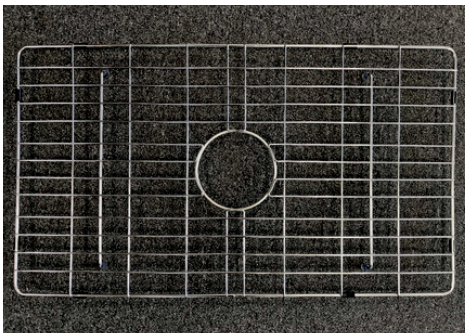

Butler Sink Protector - Single Large

Material: 304 Stainless Steel
Dimensions (mm): 695mm x 395mm
Features: Protective rubber feet and waste cut-out
Installation: Suits butler sink Single Large
Warranty: 5 years